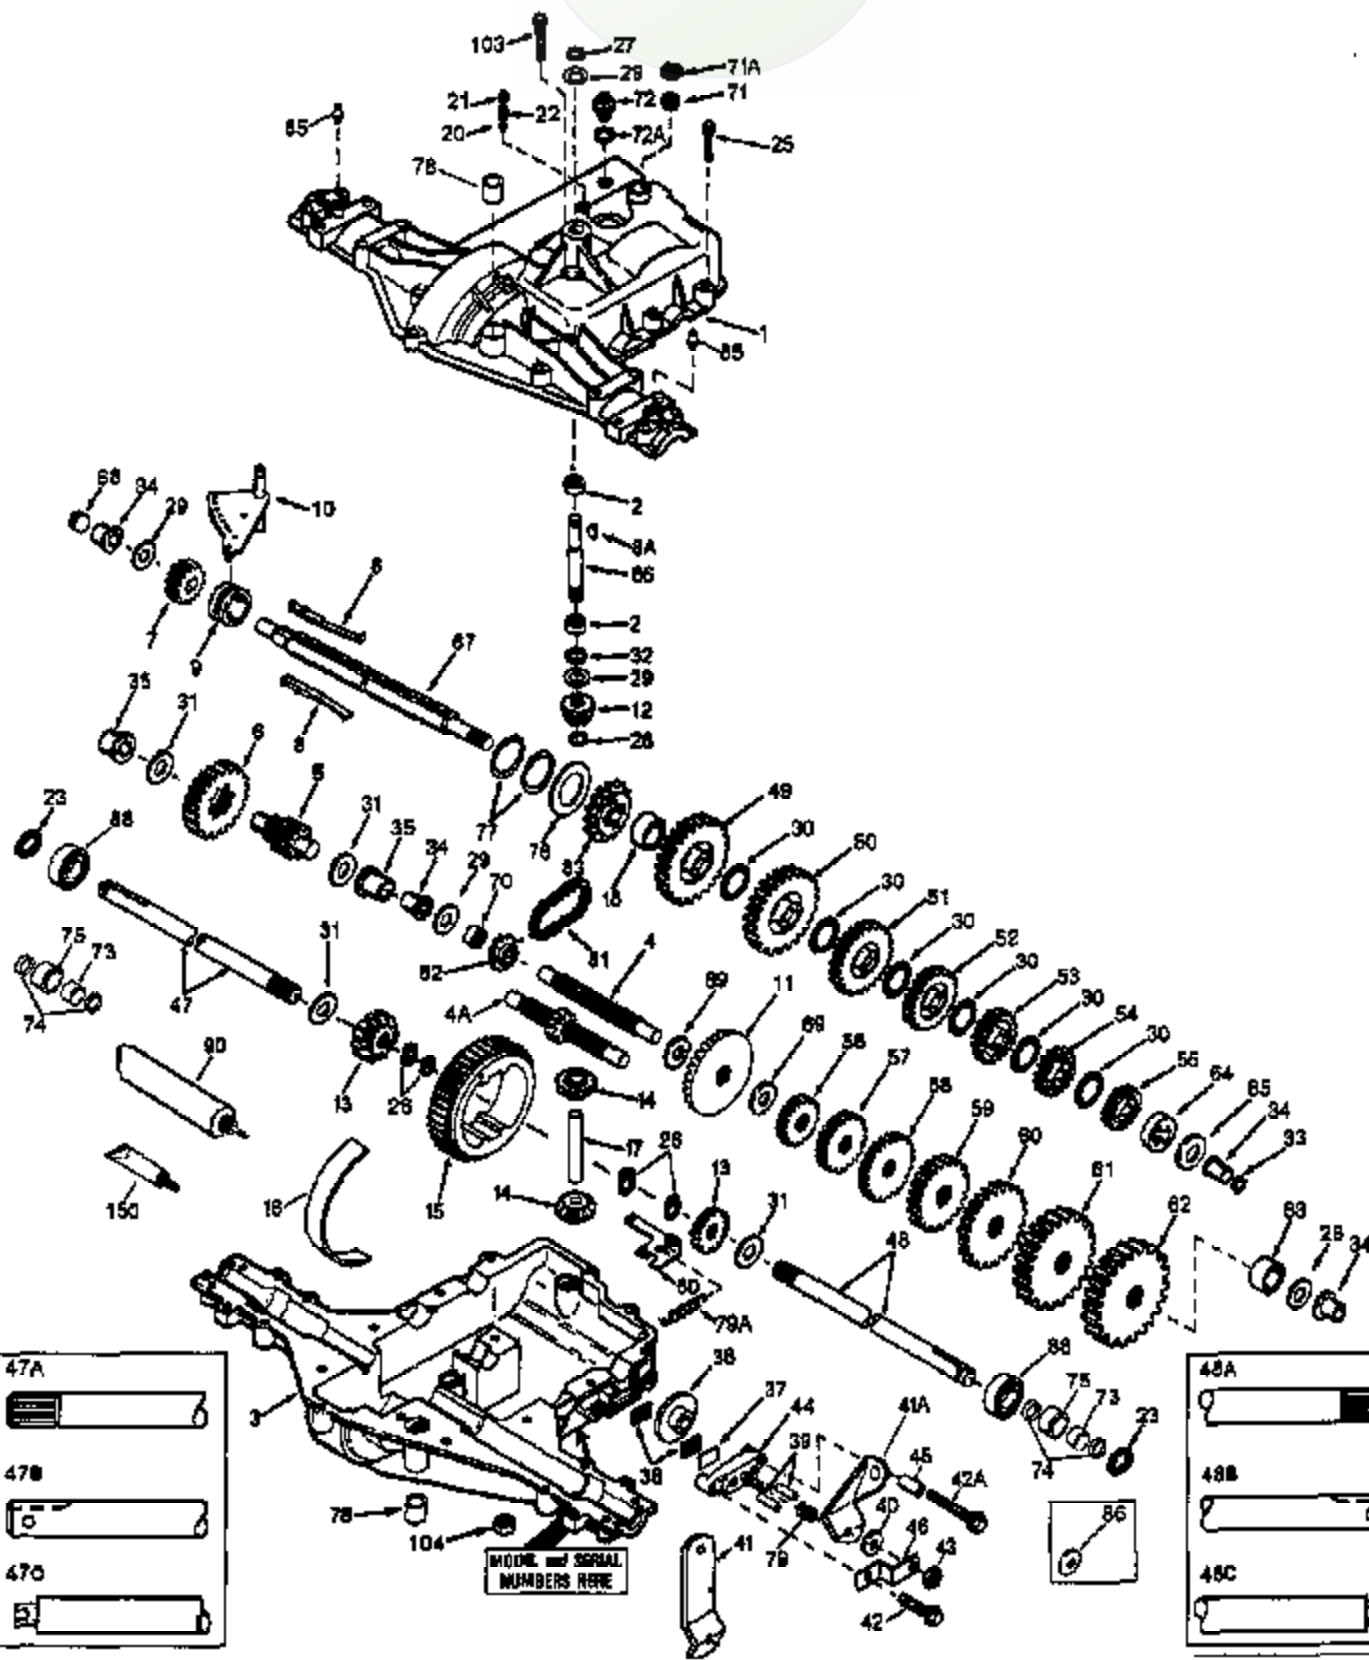

JOIST

THE ORIGINAL

ILLUSTRATION SHOWS TYPICAL PARTS ONLY. ORDER BY PART NUMBER. PARTS NOT LISTED ARE SUPPLIED BY OEM.

- 47A
- 47B
- 47C

MODEL and SERIAL NUMBERS HERE

- 48A
- 48B
- 48C